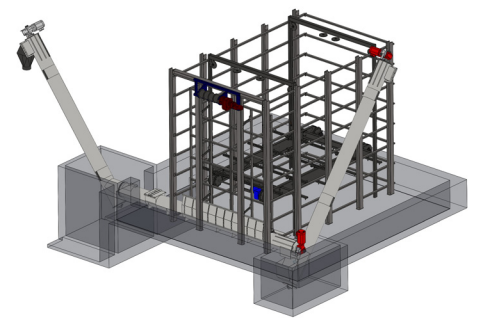

DETAILS

- BUUS ice maker
- Flake ice
- Produced at -20 til -33°C

OTHER INFO

- Thorup Strand Kystfisker Lag
- NH3 Kølegruppen

HVIDE SANDE SKIBSSMEDIE A/S

Nordhavnskej 9-11
DK-6960 Hvide Sande

Phone: +45 97 31 18 22
Fax: +45 96 59 18 37

mail@hvss.dk
www.hvss.biz

CVR nr: 15908203